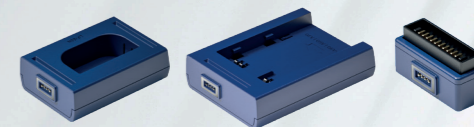

Charging Kits (Camera, Camcorder and Drone)

02 MULTI BRAND Camera Charger must be used with 01 (45W Charger) and 03 (Charging Kits)