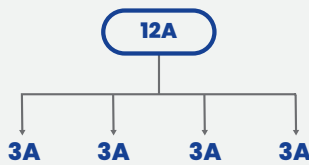

Number of Port	2 Port (PD/QC type)
Size	4.4 x 3.5 x 1.6 inches 90 x 54 x 37 mm
Input Power	PD 45W or above is required (the minimum requirement is QC 18W)
Weight	0.37 lb / 90g

Number of Port	4 Port (PD/QC type)
Size	4.4 x 4.2 x 1.6 inches 90 x 74 x 37 mm
Input Power	PD 45W or above is required (the minimum requirement is QC 18W)
Weight	0.47 lb / 130g

Number of Port	4 Port (AC type)

Super Fast AC Type

MULTI BRAND
Camera Battery Charger