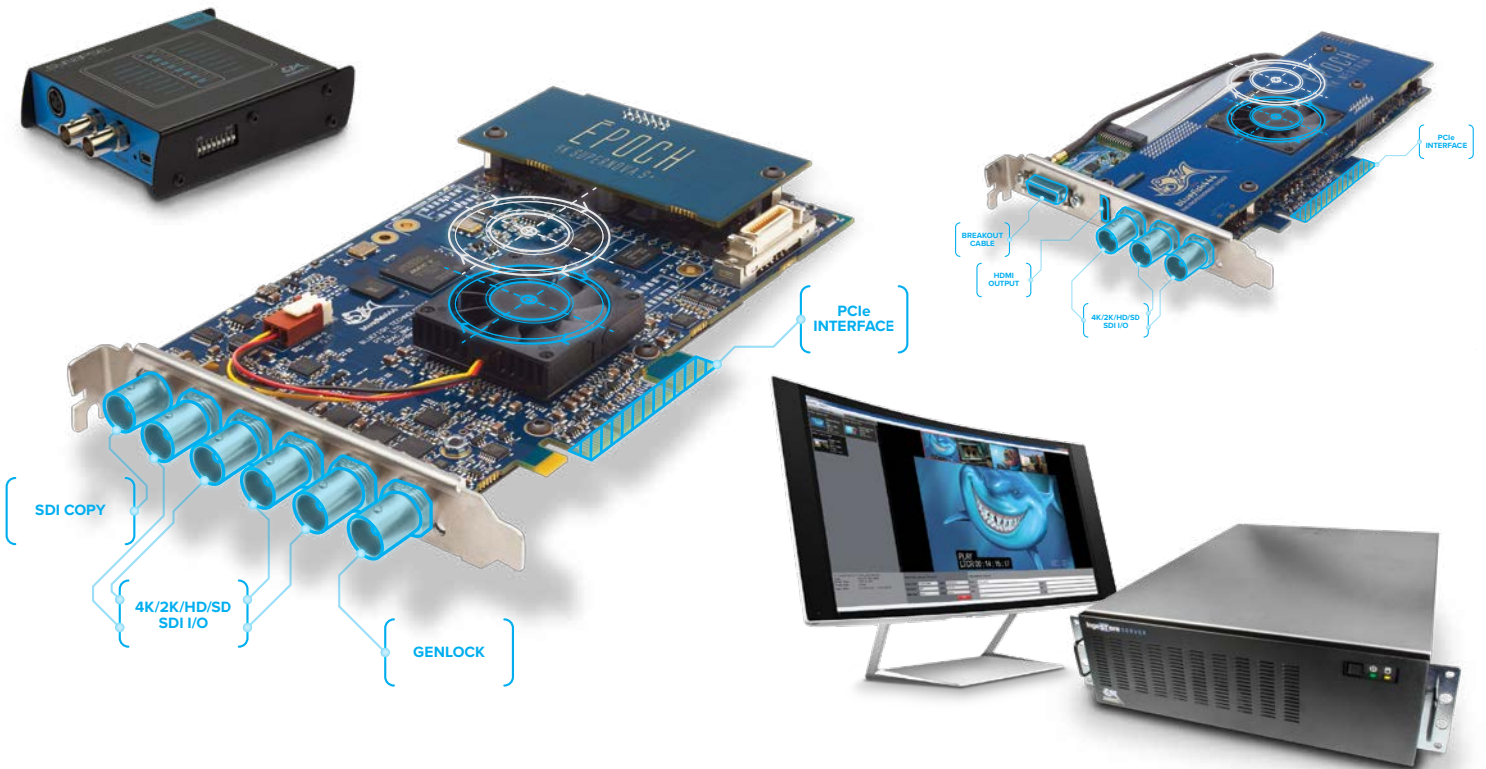

PRODUCT CATALOGUE JUNE 2019

UNCOMPRESSED 4K/2K/HD/SD-SDI, HDMI & ASI I/O VIDEO CARDS, MINI CONVERTERS, AND SOFTWARE, FOR THE PROFESSIONAL VIDEO INDUSTRY

STANDARD FEATURES

Bi-directional I/O's provide unrivalled flexibility

Thunderbolt Expansion Chassis Compatibility

Low-latency Video Keyer

Maintaining a 12-bit processing pipeline

Maintaining the highest quality RGB <=> YUV

Available in every card

ÉPOCH
NEUTRON
RANGE

ÉPOCH
4K SUPERNOVA S+
RANGE

ÉPOCH
SUPERNOVA CG

SYNAPSE
CONVERTER

ingeStore

ingeStore
SERVER 3G

SD **HD** **RANGE**

**EPOCH
NEUTRON**

- 2K/HD/SD-SDI/HDMI
- Up to 3 simultaneous and independent channels
- 2K up to 60 fps
- 2K HDMI
- Full-height, Half-length PCIe
- Genlock BNC

EB3007B

USD\$1,695

**EPOCH
NEUTRON**

- 2K/HD/SD-SDI/HDMI
- Up to 3 simultaneous and independent channels
- 2K up to 60 fps
- 2K HDMI
- Full-height, Half-length PCIe
- AES / ANA / RS-422 / AUX Genlock

EB3007C